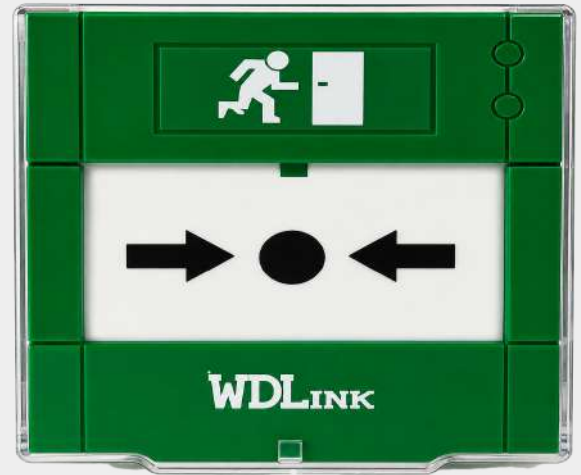

WDAR01

Emergency Exit Button

- > Standard structure fireproof material
- > Output contact: 1NO/1NC/1COM
- > Suitable for door 100000 tested
- > Suitable for Exit Door, Emergency Door
- > Dimension: 8.6W x 8.6H x 5.0D (cm)

Spécifications

Product Parameter	Parameter Description
Dimensions	8.6W x 8.6H x 5.0D (cm)
Standard Structure	Fireproof material
Current Rating	3A@12V DC MAX
Output Contact	NO/NC/COM
Mechanical Life	100000 tested
Suitable Door	Exit Door, Emergency Door
Operating Temperature	-10 °C ~ 55 °C (14 °F ~ 131 °F)
Operating Humidity	0% ~ 95% (relative humidity)
Color	Green
Weight	0.17kg

Dimensions

Dimensions: 86Lx86Wx50H(mm)

Weight: 0.17kg