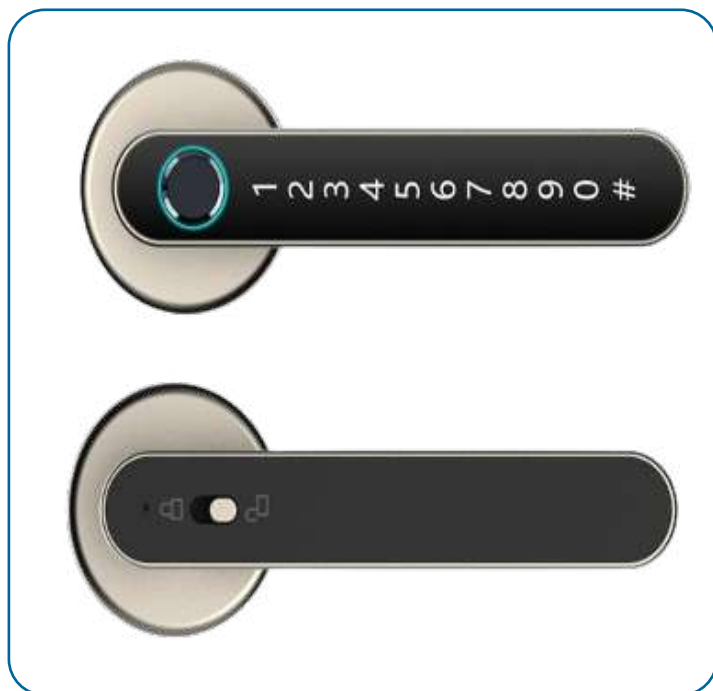

Options

WDLINK