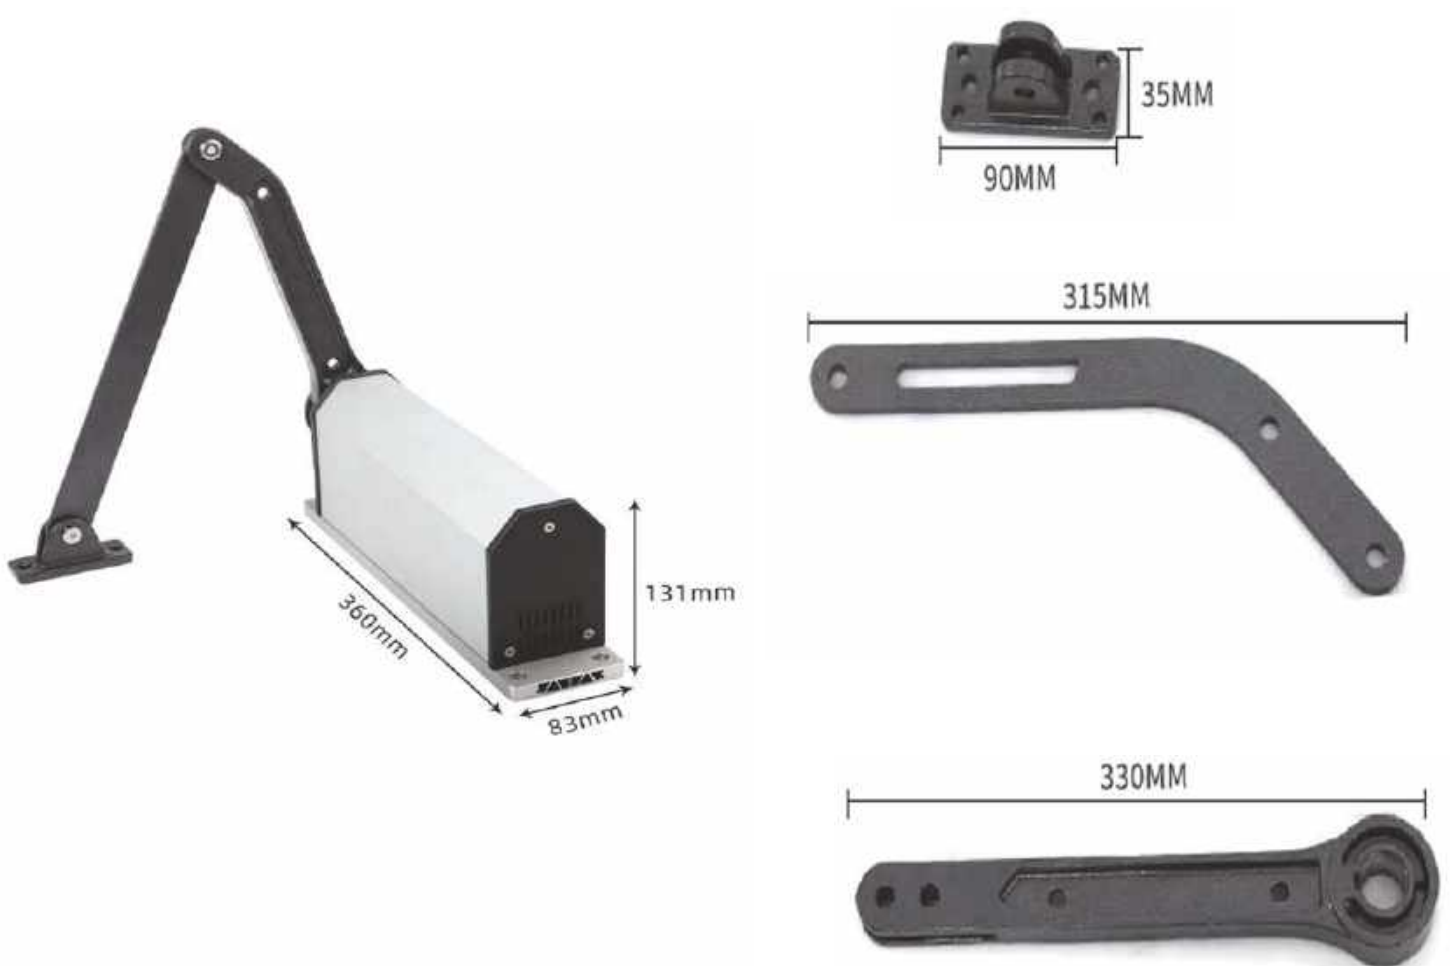

Opening angle :	90°
working mode :	wireless remote control , sensor , door ban , mobile phone APP , etc .
Weight :	7.3KG
Operating temperature :	-20° C ~60° C
Application :	≤1600mm wide ,140KG weight of various swing doors

Dimensions

WDLINK