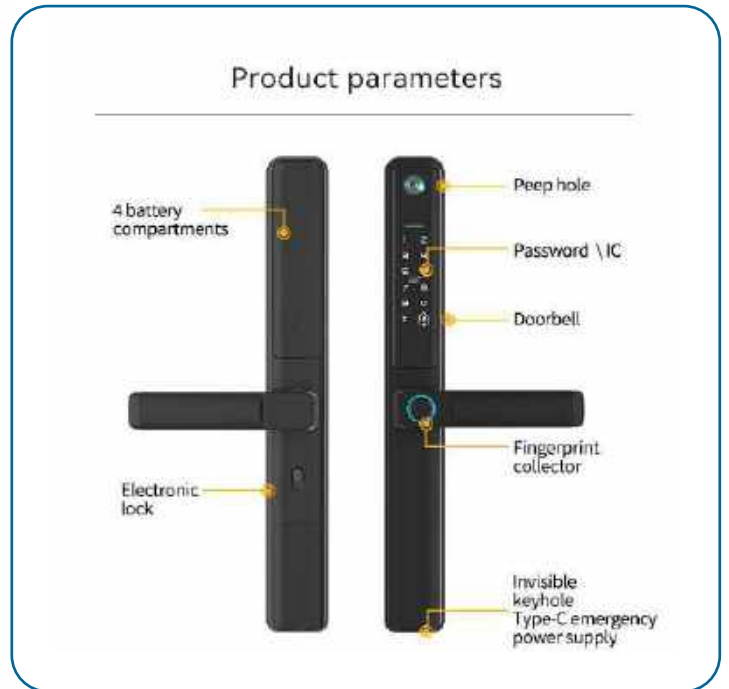

Lock Panel Size